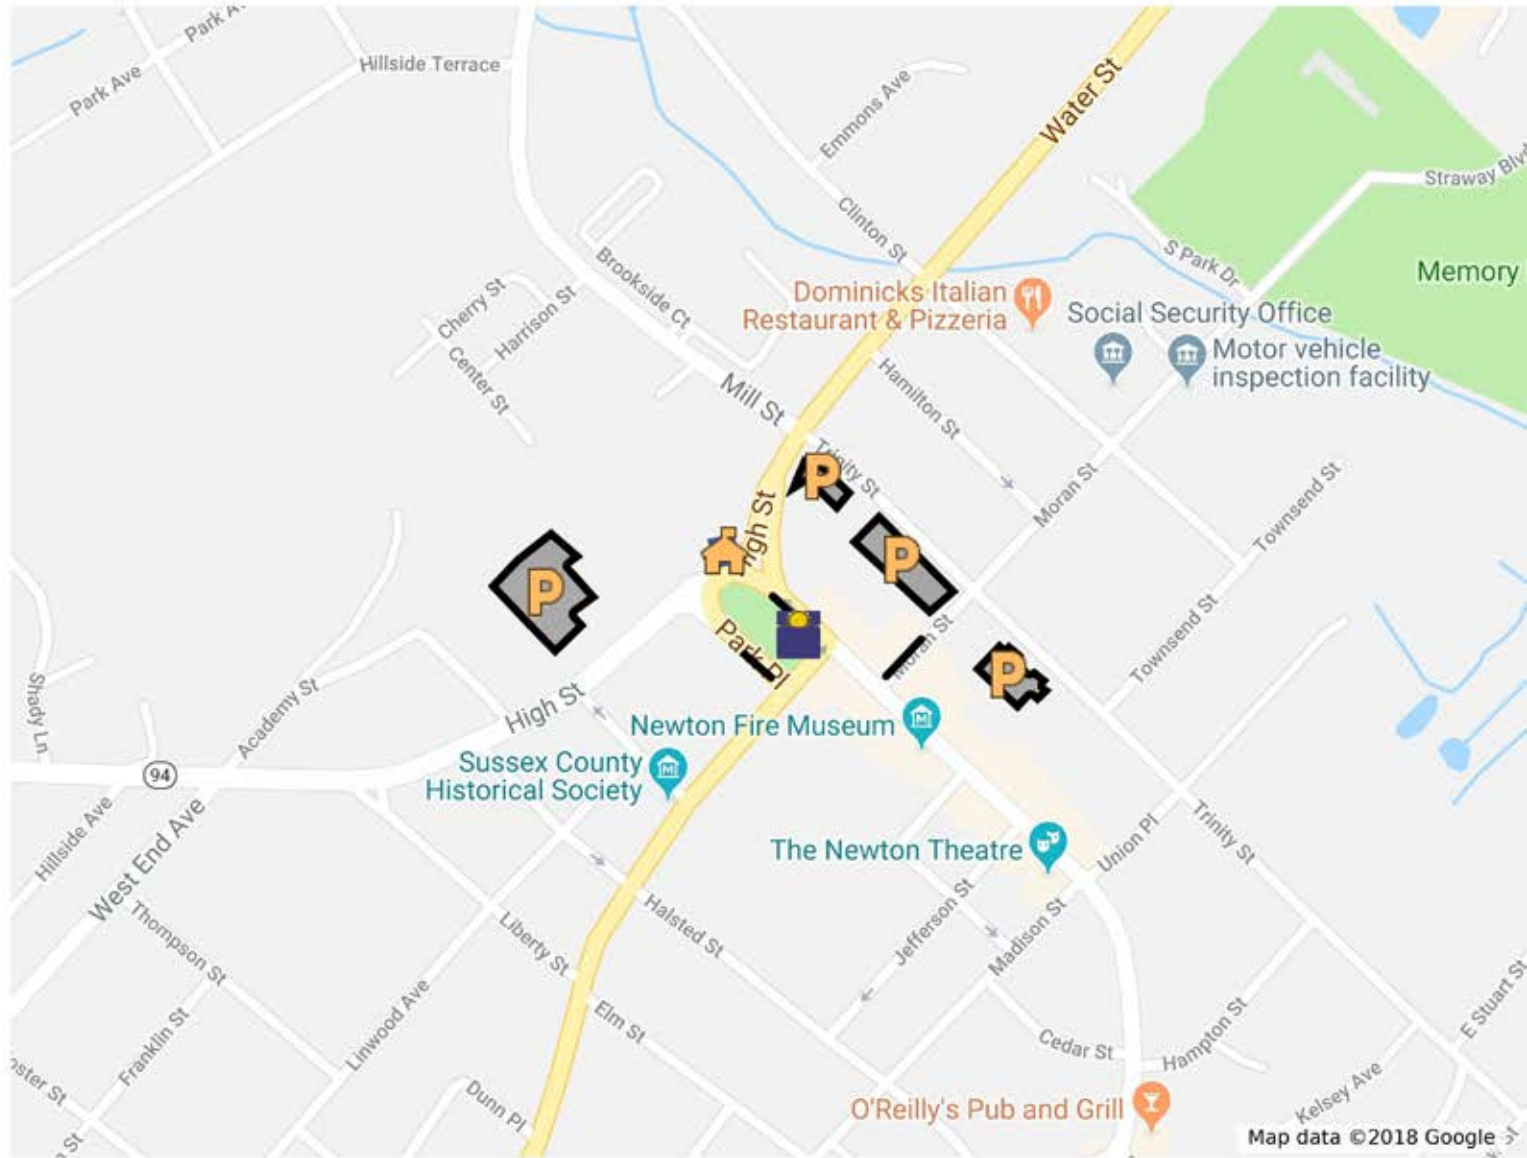

Sussex County Historic Courthouse and Parking

For interactive map: <https://goo.gl/nu3EGY>

Historic Courthouse and Parking

Sussex County Historic Courthouse

Sussex County Historic Courthouse

Sussex County Judicial Center Parking Deck

Judicial Center Parking

Sussex County Administrative Center Parking

Parking - Administrative Center

Municipal Parking

Municipal Parking

Municipal Parking

Municipal Parking

Overflow Parking

Overflow Parking

Overflow Parking

Newton Green - A Birthplace of Democracy

Map data ©2018 Google

How to get to the Sussex County Historic Courthouse and where to park when there.