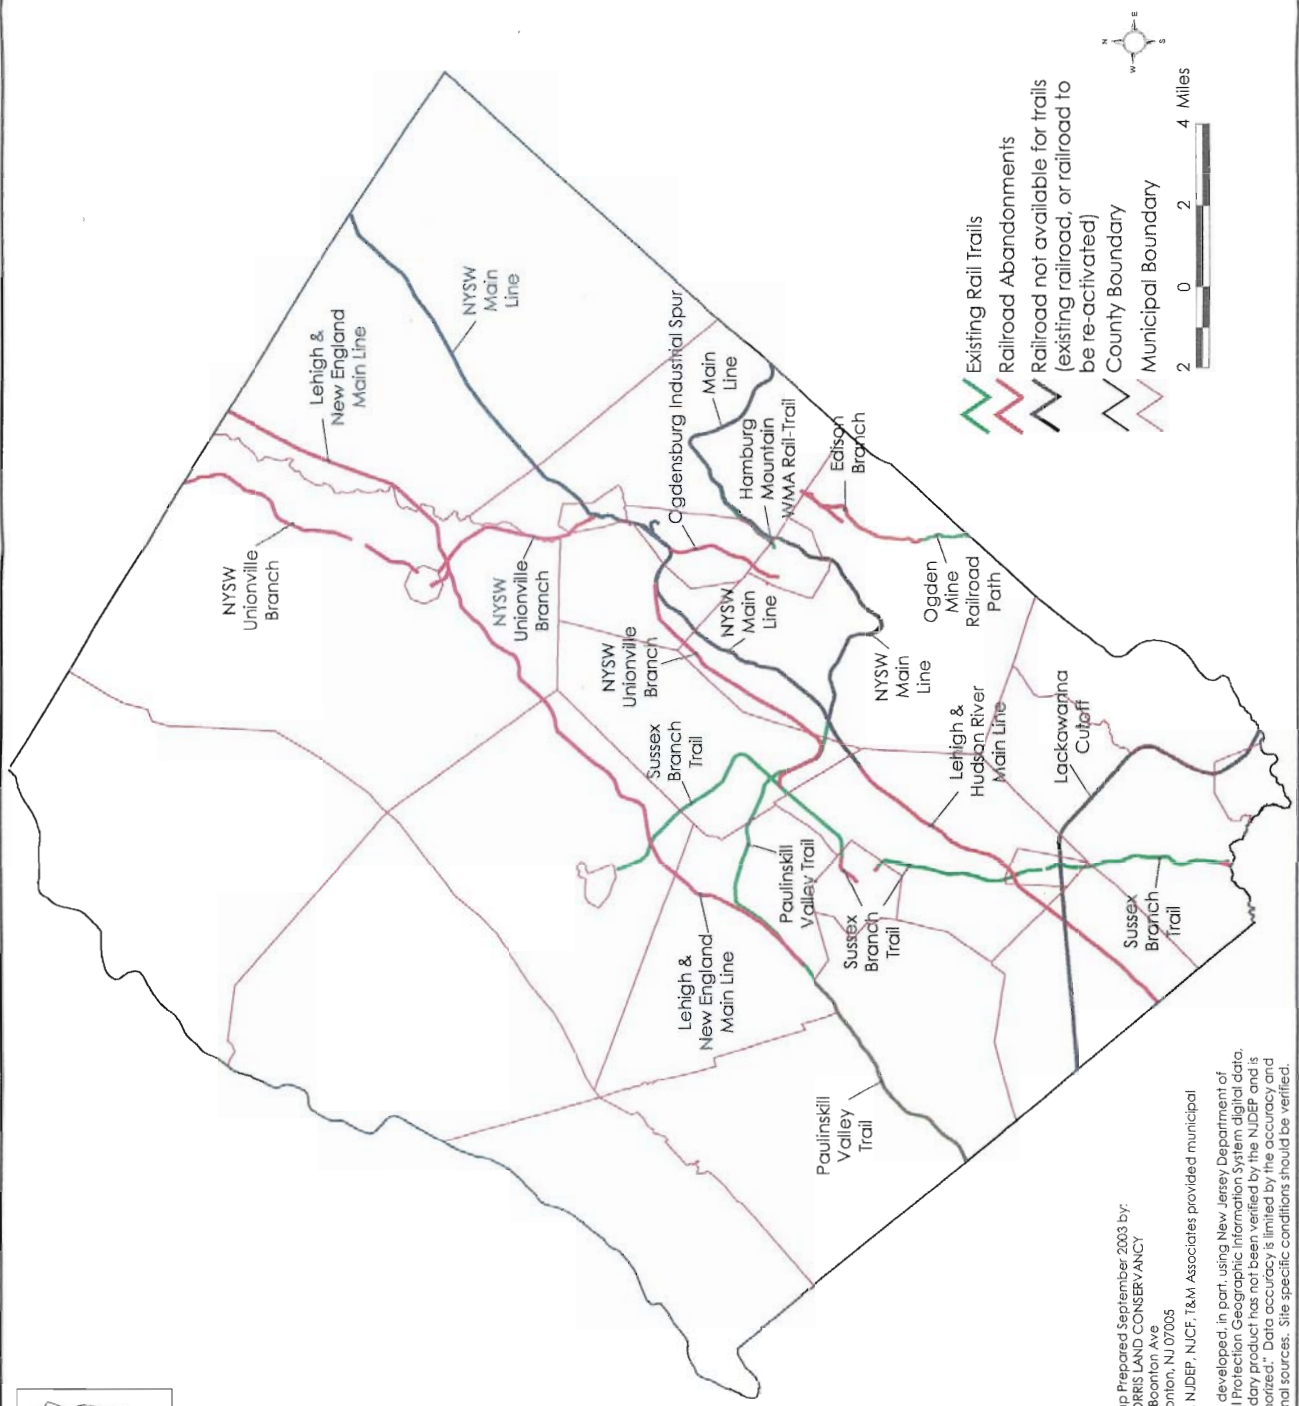

MAP 26: Rail Corridors in Sussex County

Map Prepared September 2003 by:
MORRIS LAND CONSERVANCY
Boonton, NJ 07005

Data Sources: NJDEP, NJCF, T&M Associates provided municipal boundaries.
"This map was developed, in part, using New Jersey Department of Environmental Protection Geographic Information System digital data, but this secondary product has not been verified by the NJDEP and is not state-authorized." Data accuracy is limited by the accuracy and scales of original sources. Site specific conditions should be verified.