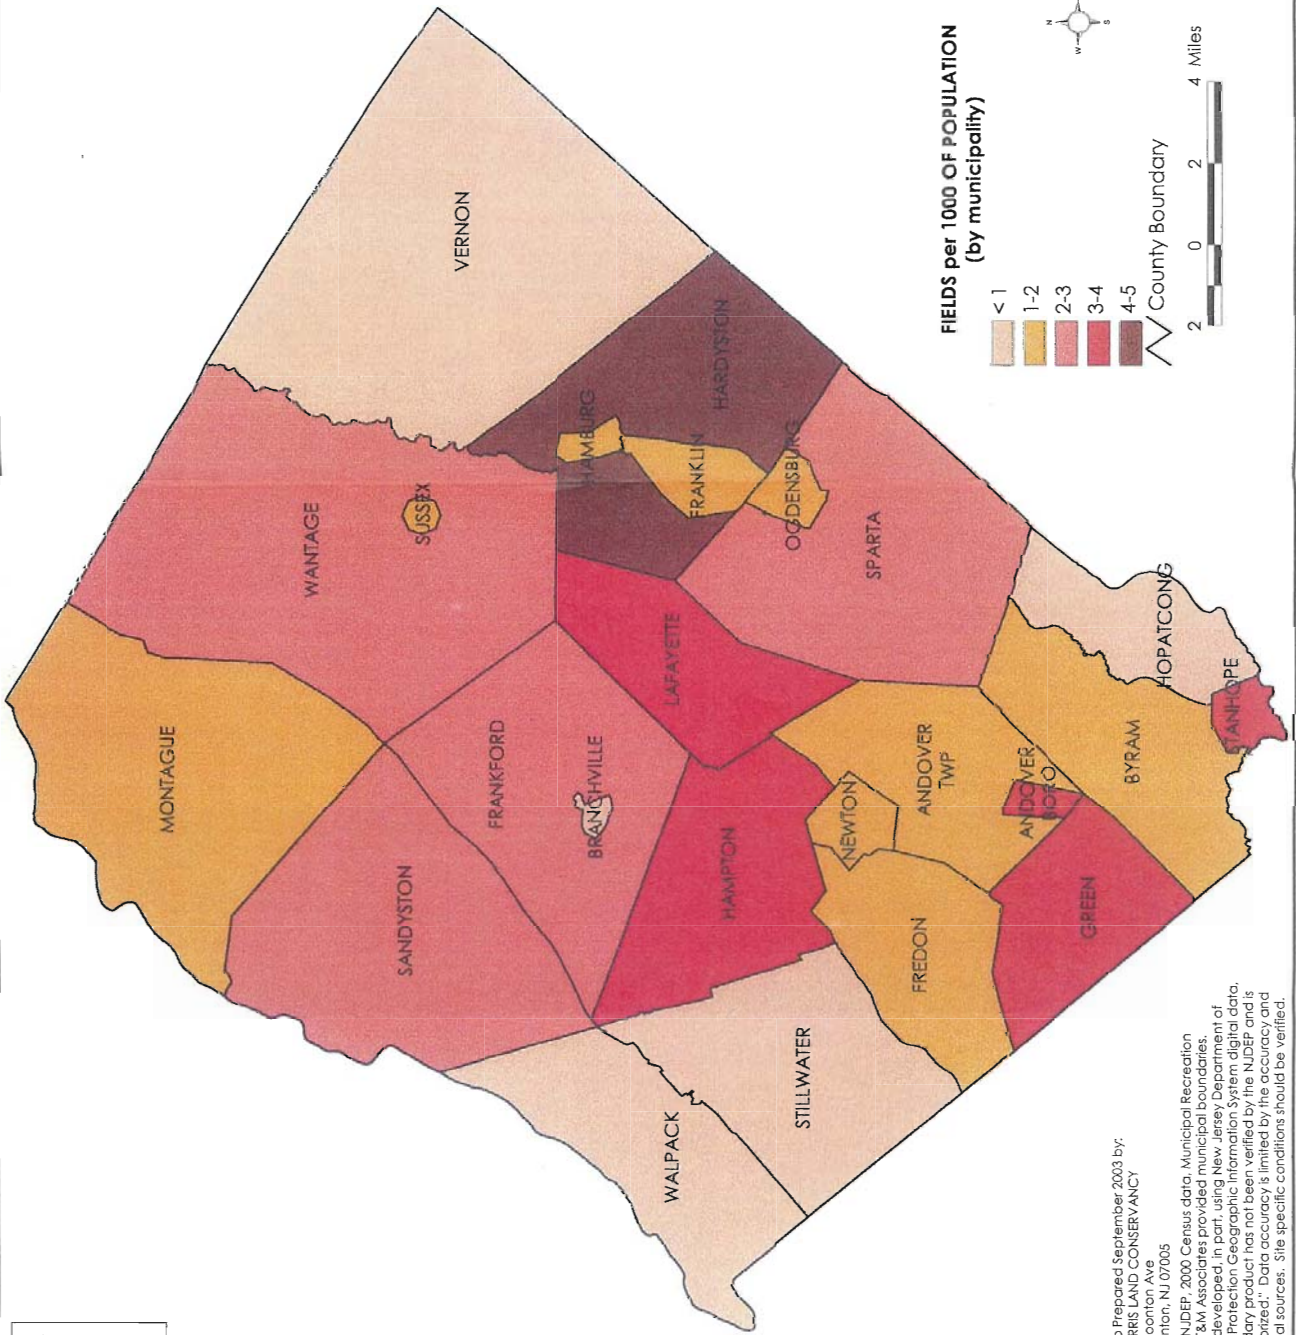

MAP 25:
Existing Recreation
Field Statistics
in
Sussex County

Map Prepared September 2003 by:
MORRIS LAND CONSERVANCY
19 Boonton Ave
Boonton, NJ 07005