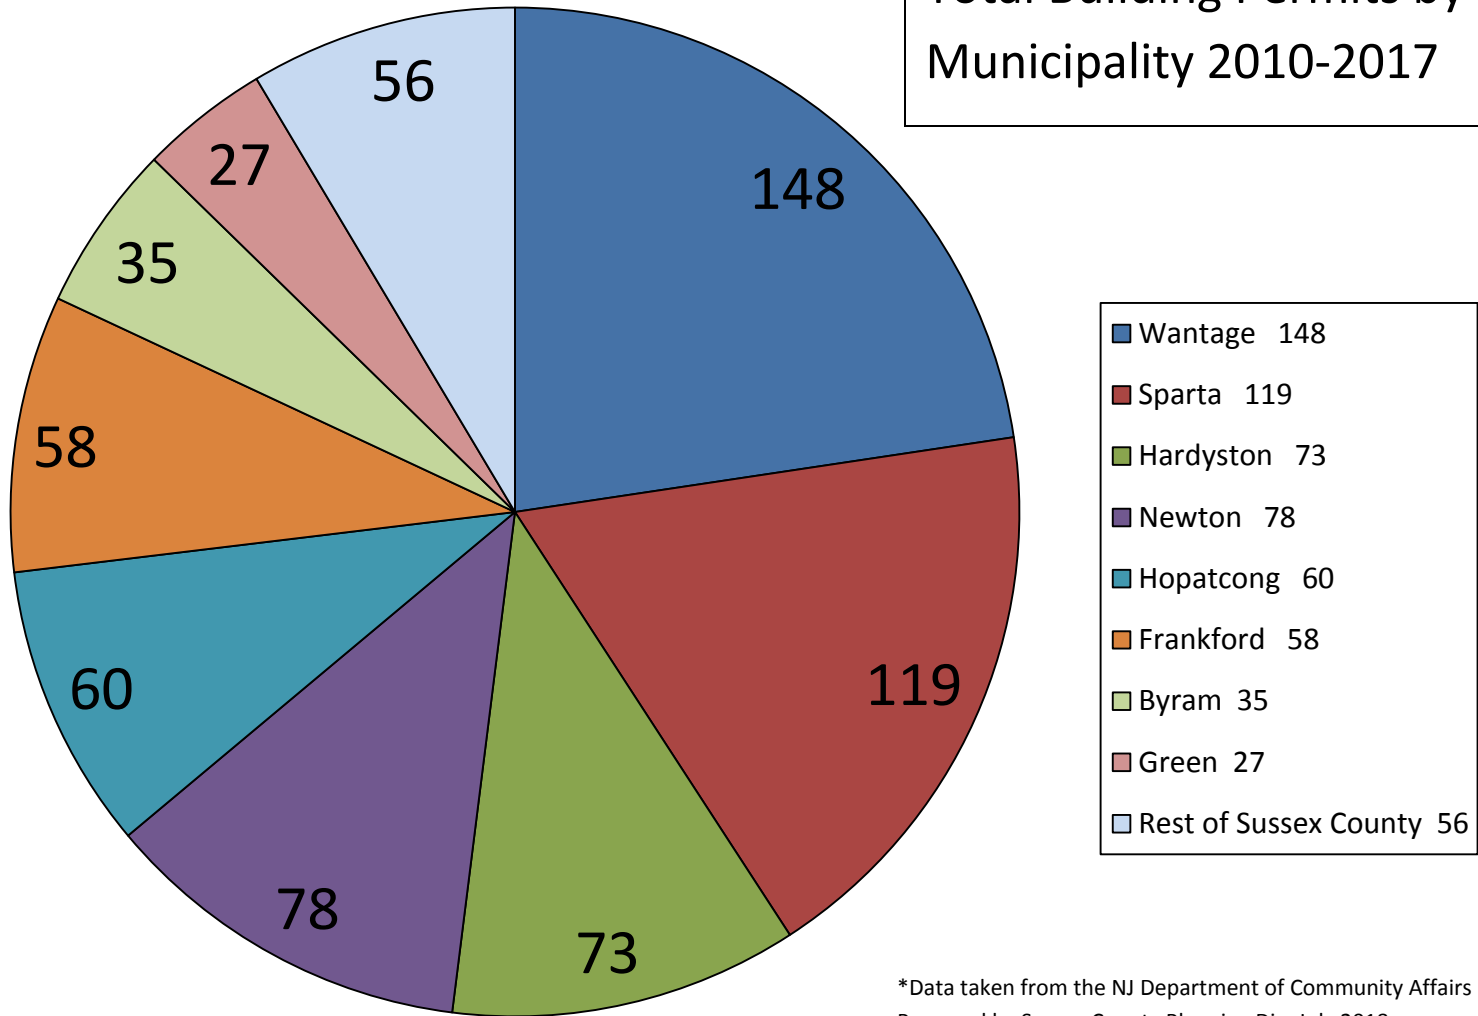

Total Building Permits by Municipality 2010-2017

*Data taken from the NJ Department of Community Affairs
Prepared by Sussex County Planning Div. July 2018

Sussex County	2010	2011	2012	2013	2014	2015	2016	2017	Total
	1-2 Family	91	56	63	49	74	43	41	63
Multi-Family	0	10	63	10	0	1	4	78	166
Mixed Use	1	0	2	0	0	2	3	0	8
									654